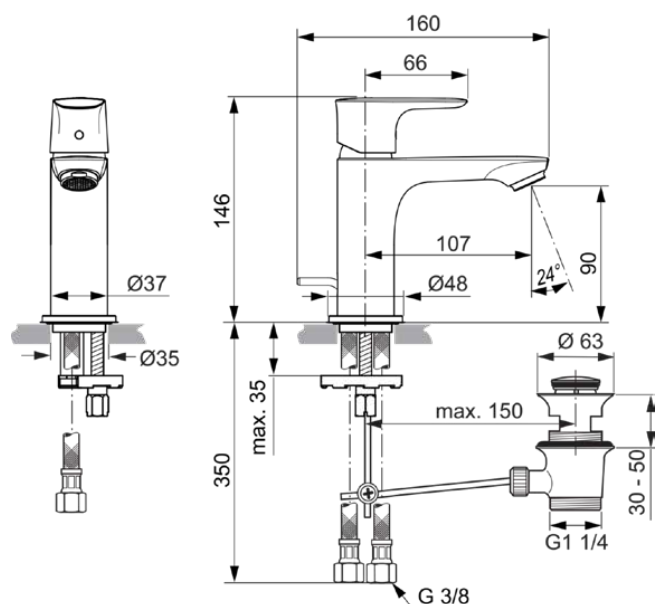

CONNECT AIR

A7007GN

CONNECT AIR | Basin mixer 48x160x146 mm, 107 mm spout projection in silver storm finish, 5 l/min (3 bar), with waste | EasyFix, Flow straightener, Ecoflow, EPD, PVD technology

Image & drawing

General information

Product type:	Washbasin mixers
Sub product type:	Basin mixer
Brand:	Ideal Standard
Suite name:	CONNECT AIR
Designer:	Ideal Standard
Colour:	GN - Silver Storm
Surface finish effect:	satin
Height (mm):	146
Width (mm):	48
Length / Projection (mm):	160
Fixing method:	EasyFix
Net weight (kg):	1.30
EAN code:	4015413347297

CONNECT AIR

A7007GN

CONNECT AIR | Basin mixer 48x160x146 mm, 107 mm spout projection in silver storm finish, 5 l/min (3 bar), with waste | EasyFix, Flow straightener, Ecoflow, EPD, PVD technology

Product specifications

Includes a chain eye:	No
Integrated electronics:	No
Low-pressure model:	No
Material:	Metal
Material of handle:	Metal
Material of waste set:	Metal
Material quality:	Brass
Max. flow rate at 3 bar (l):	5
Max. flow rate at 3 bar (l) for all outlets:	5
Max. flow rate at 3 bar (l) for spout:	5
PVD technology:	Yes
Shape of escutcheon(s):	Round
Spout model:	Fixed
Spout type:	Casted body
Surface cover:	plated
Surface finish effect:	satin
Swivelling spout:	No
Tap outlet model:	Aerator
Tap outlet visibility:	Visible
Tap outlet is anti-vandal:	No
Touchless control:	No
Type of handle:	Lever
Type of temperature control:	Manually operated
With drain plug:	No
With escutcheon(s):	Yes
With flow regulator:	Yes
With handle(s):	Yes
With outlet:	Yes
With pull-out spray:	No
With waste set:	Yes
Easy Fix technology:	Yes
Fixing method:	EasyFix
Mounting method:	Tap hole